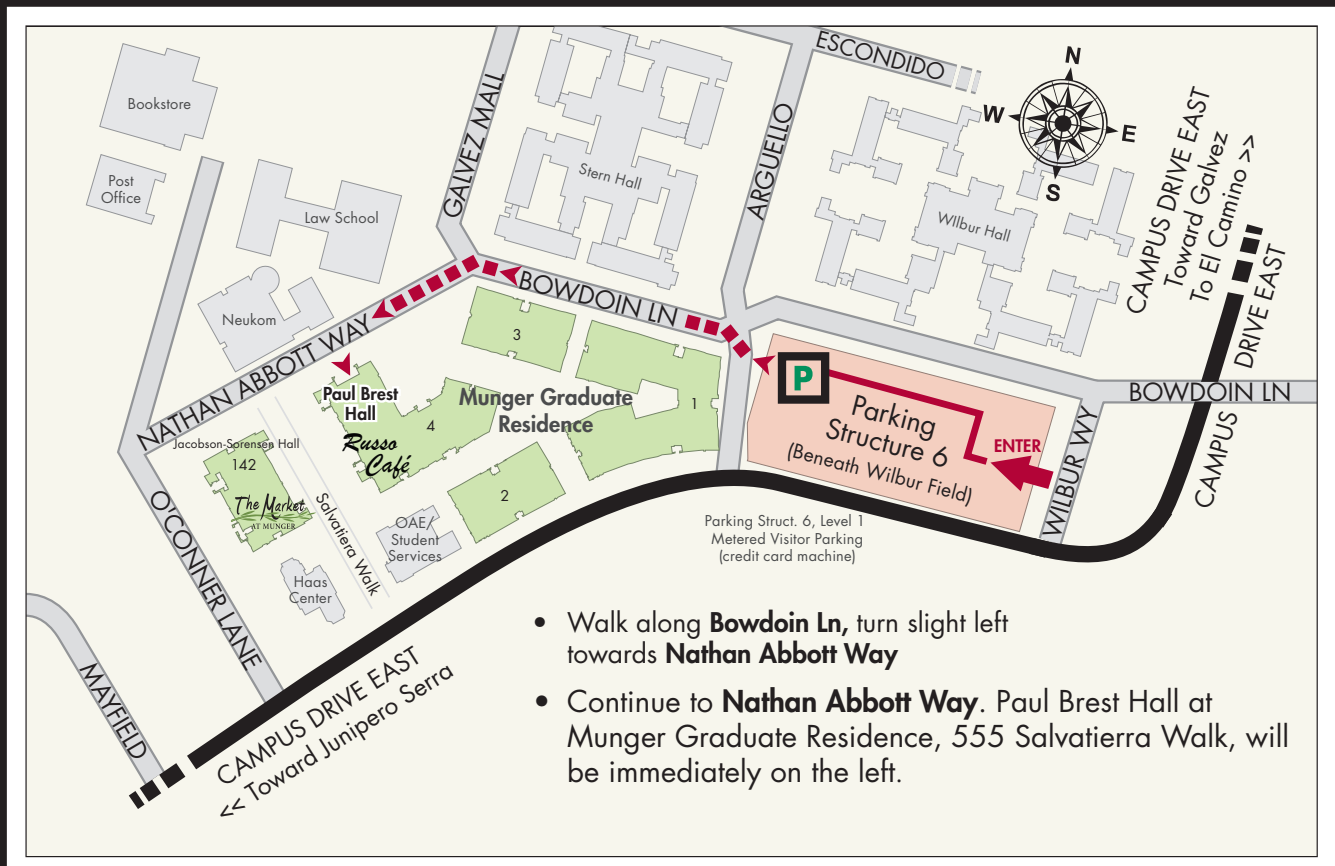

DIRECTIONS

Paul Brest Hall & S. Mark Taper Foundation Conference Center

MUNGER EVENTS

- From 280 North or South, take Alpine Road exit East toward Stanford University
- Turn right at the stop light onto Junipero Serra Street
- Turn left at the second stop light onto Campus Drive East
- At the fourth stop sign, turn left onto Bowdoin Lane
- At first stop sign, turn left onto Wilbur Way
- The entrance to Parking Structure Six, the Wilbur Lot, is underground and immediately on your right

- Walk along **Bowdoin Ln**, turn slight left towards **Nathan Abbott Way**
- Continue to **Nathan Abbott Way**. Paul Brest Hall at Munger Graduate Residence, 555 Salvatierra Walk, will be immediately on the left.