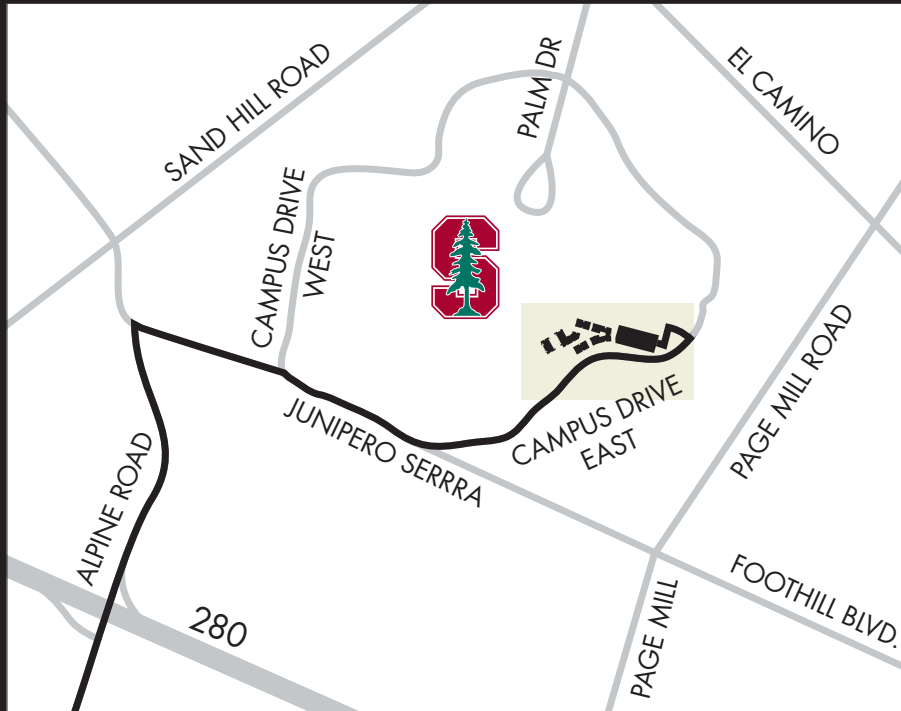

DIRECTIONS

Paul Brest Hall & S. Mark Taper Foundation Conference Center

MUNGER EVENTS

- From 280 North or South, take Alpine Road exit East toward Stanford University
- Turn right at the stop light onto Junipero Serra Street
- Turn left at the second stop light onto Campus Drive East
- At the fourth stop sign, turn left onto Bowdoin Lane
- At first stop sign, turn left onto Wilbur Way
- The entrance to Parking Structure Six, the Wilbur Lot, is underground and immediately on your right

- Walk along **Bowdoin Ln**, turn slight left towards **Nathan Abbott Way**
- Continue to **Nathan Abbott Way**. Paul Brest Hall at Munger Graduate Residence, 555 Salvatierra Walk, will be immediately on the left.